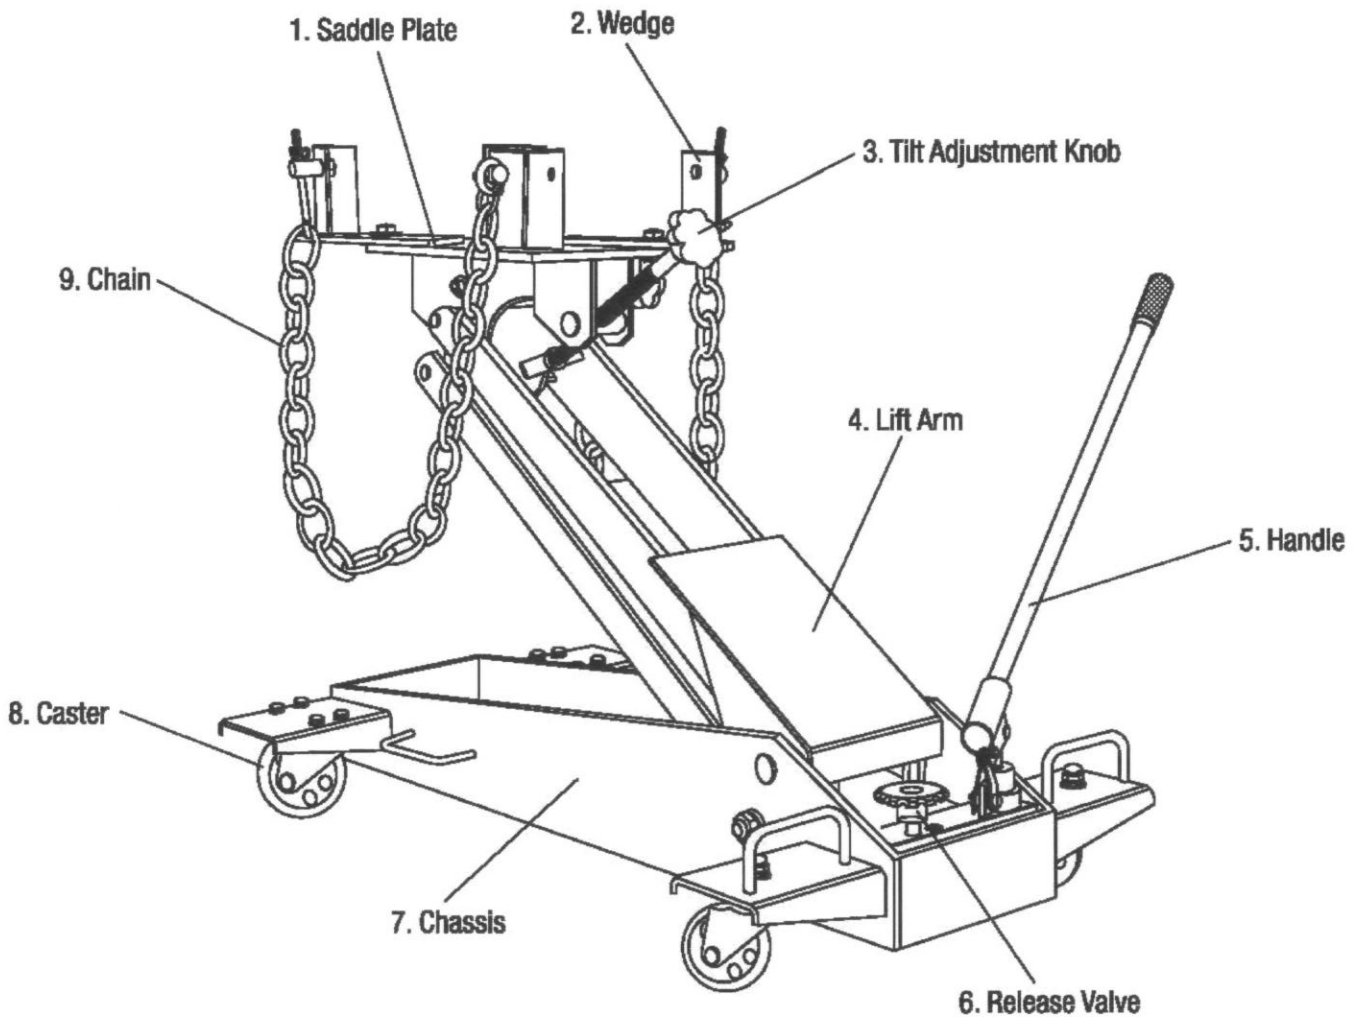

# 1.5 TON TRANSMISSION JACK OPERATING INSTRUCTIONS MANUAL

## MODEL : TJE1500

## MODEL : TJE1500

PART	STOCK CODE	DESCRIPTION	QTY
1		SADDLE PLATE	1
2		WEDGE	4
3		TILT ADJUSTMENT KNOB	2
4		LIFT ARM	1
5		HANDLE	1
6		RELEASE VALVE	1
7		CHASSIS	1
8		CASTER	4
9		CHAIN	2
	TRS15TTJ	SEALS	