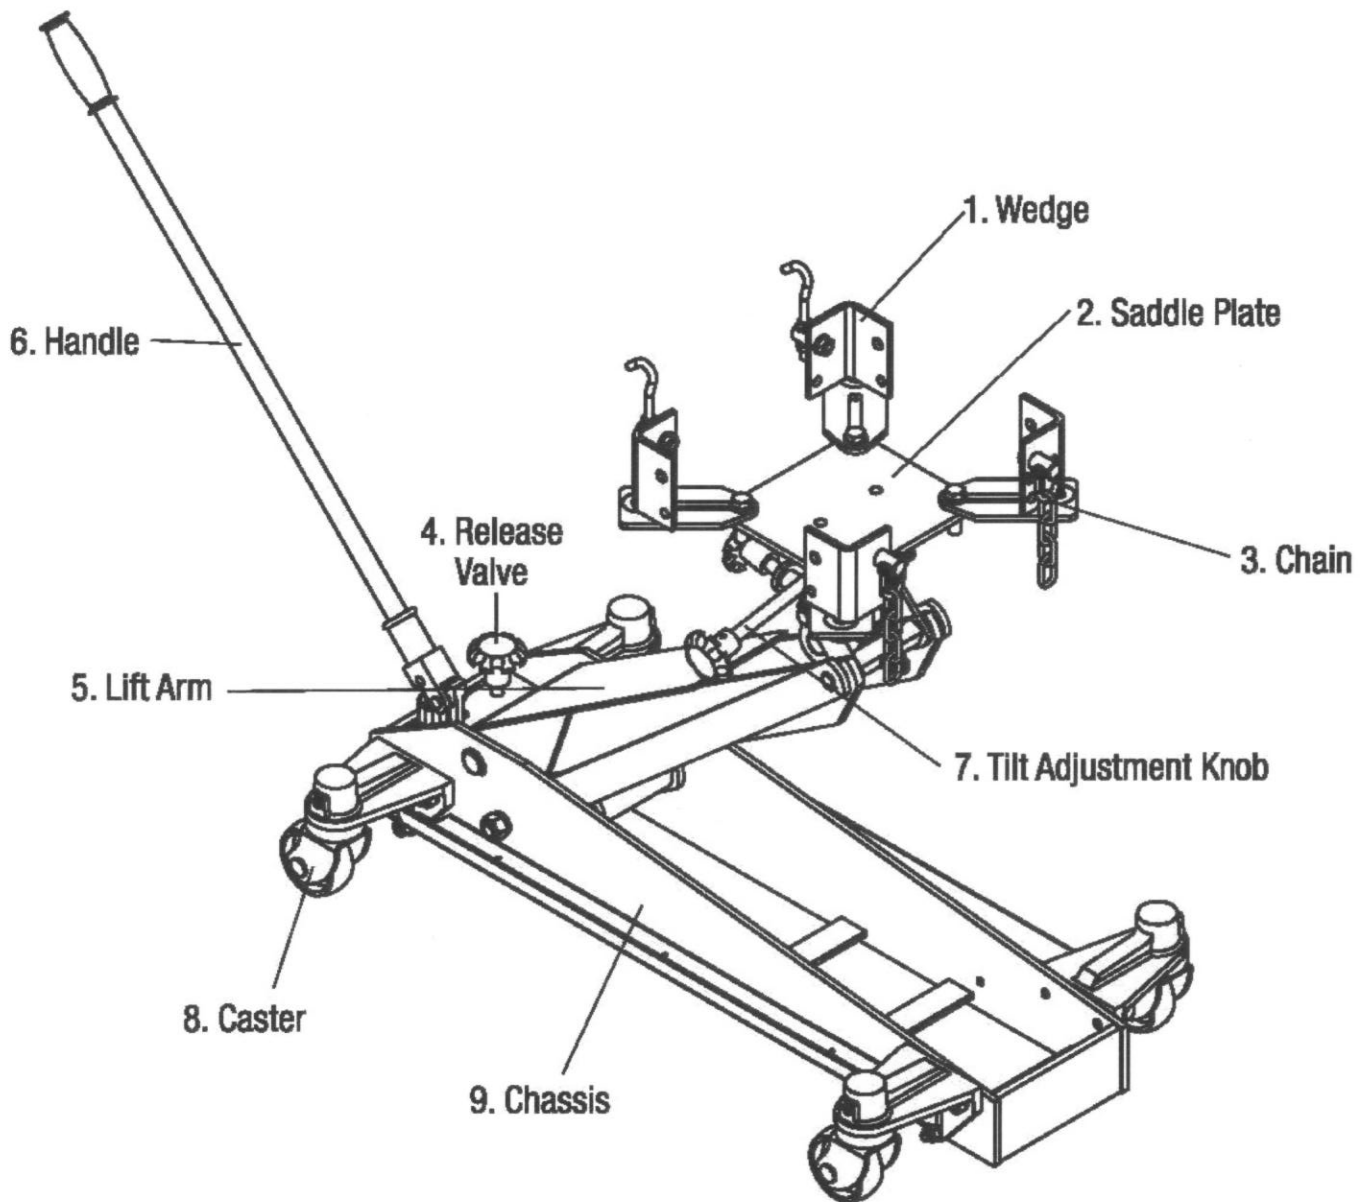

1 TON TRANSMISSION JACK OPERATING INSTRUCTIONS MANUAL

MODEL : TJE1000

1 TON TRANSMISSION JACK

OPERATING INSTRUCTIONS MANUAL

MODEL : TJE1000

No	Code	DESCRIPTION	QTY
1		WEDGE	4
2		SADDLE PLATE	1
3		CHAIN	2
4		RELEASE VALVE	1
5		LIFT ARM	1
6		HANDLE	1
7		TILT ADJUSTMENT KNOB	2
8		CASTER	4
9		CHASSIS	1
	TRS1TTJ	SEALS	
	TRSTJ1T	SEAL KIT SET	