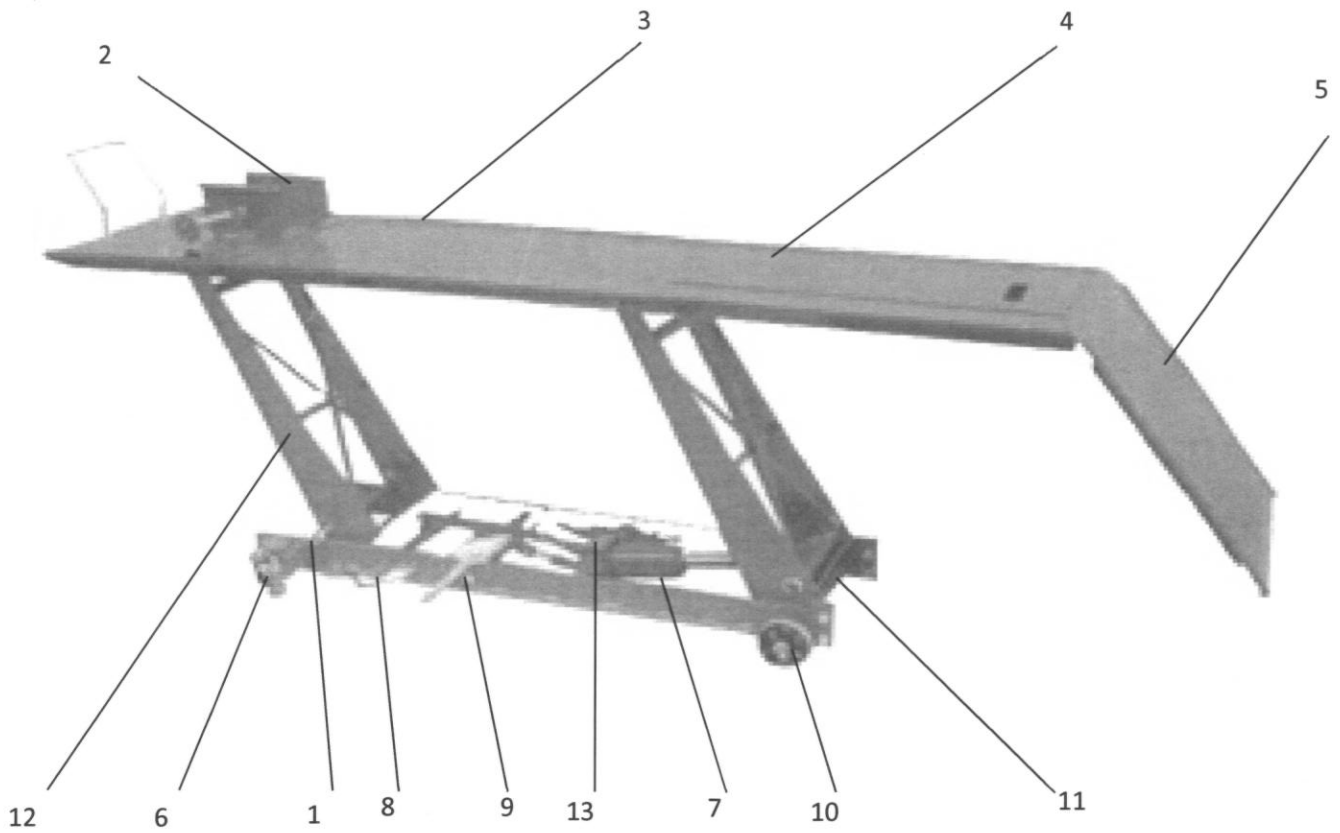

450KG HYDRAULIC MOTORCYCLE
LIFTING TABLE WITH PEDAL
OPERATING INSTRUCTIONS MANUAL
MODEL : PMLT450KG

**450KG HYDRAULIC MOTORCYCLE
LIFTING TABLE WITH PEDAL
OPERATING INSTRUCTIONS MANUAL
MODEL : PMLT450KG**

No.	Description	No.	Description
1	Wheel Bar	8	Release Valve
2	Front Wheel Clamp	9	Foot Plate
3	Table	10	Wheels
4	Removable Plate	11	Safety Bar
5	Ramp	12	Support Arm
6	Adjustable Foot	13	Speed adjusting Screw
7	Lifting Cylinder		